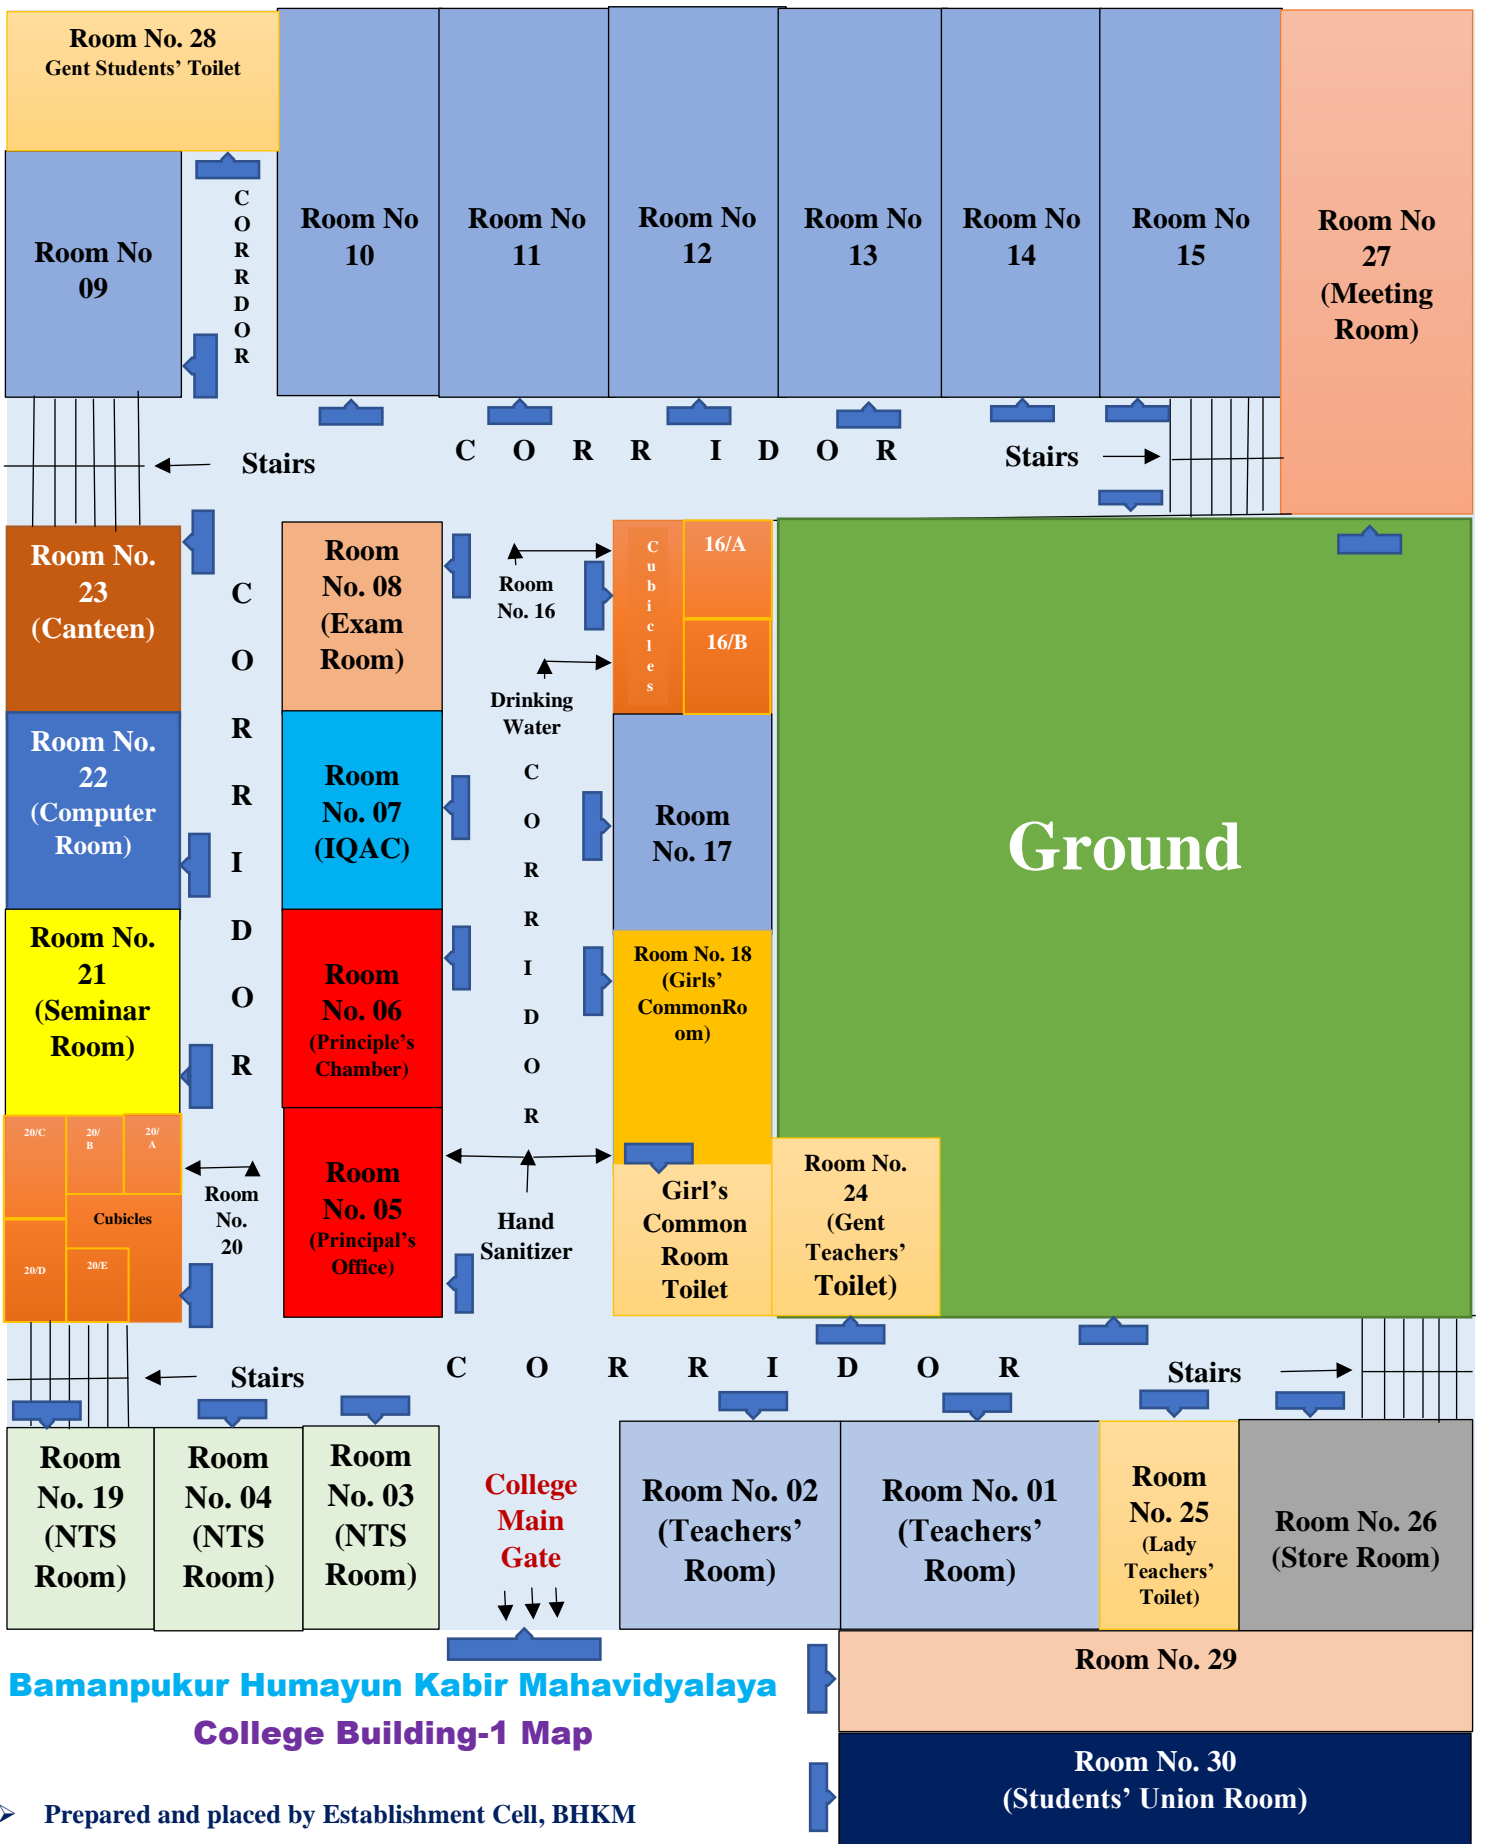

First Floor

Entry Sign

Ground Floor

Bamanpukur Humayun Kabir Mahavidyalaya
College Building-1 Map